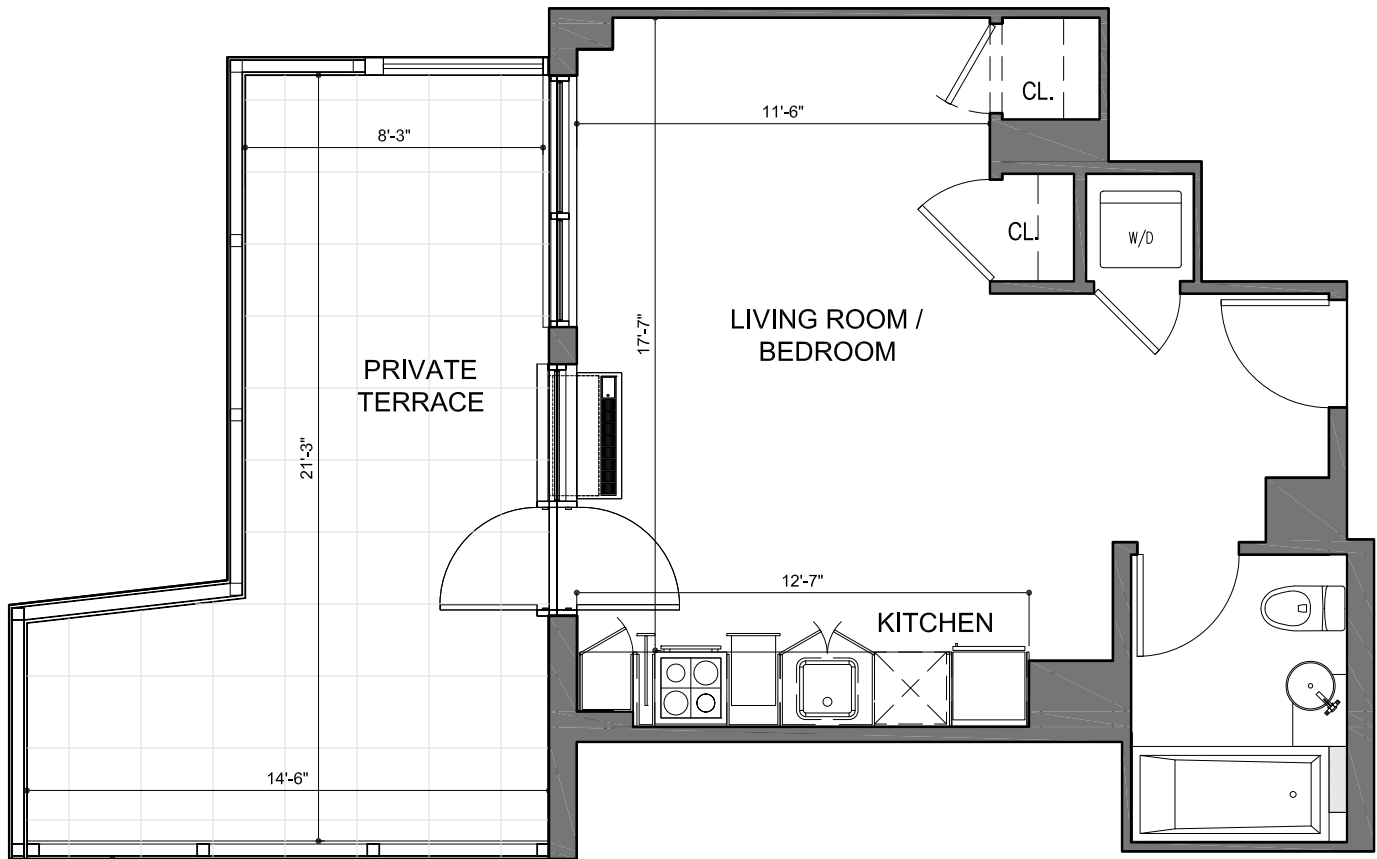

395 LEONARD STREET

BROOKLYN, NEW YORK

DISCLAIMER: ALL DIMENSIONS ARE APPROXIMATE. DRAWINGS MAY NOT REFLECT ALL CONSTRUCTION VARIANCES IN UNIT LINE.

UNIT 214

STUDIO

FLOOR 2

SQ. FT. 528

395 LEONARD STREET

BROOKLYN, NEW YORK

UNIT 231

STUDIO
FLOOR 2
SQ. FT. 434

DISCLAIMER: ALL DIMENSIONS ARE APPROXIMATE. DRAWINGS MAY NOT REFLECT ALL CONSTRUCTION VARIANCES IN UNIT LINE.

395 LEONARD STREET

BROOKLYN, NEW YORK

UNIT 230

STUDIO
FLOOR 2
SQ. FT. 437

DISCLAIMER: ALL DIMENSIONS ARE APPROXIMATE. DRAWINGS MAY NOT REFLECT ALL CONSTRUCTION VARIANCES IN UNIT LINE.

395 LEONARD STREET

BROOKLYN, NEW YORK

UNIT 333, 433, 533, 633

STUDIO

TYPICAL FLOOR (3rd-6th)

SQ. FT. 434

DISCLAIMER: ALL DIMENSIONS ARE APPROXIMATE. DRAWINGS MAY NOT REFLECT ALL CONSTRUCTION VARIANCES IN UNIT LINE.

395 LEONARD STREET

BROOKLYN, NEW YORK

UNIT 332, 432, 532, 632