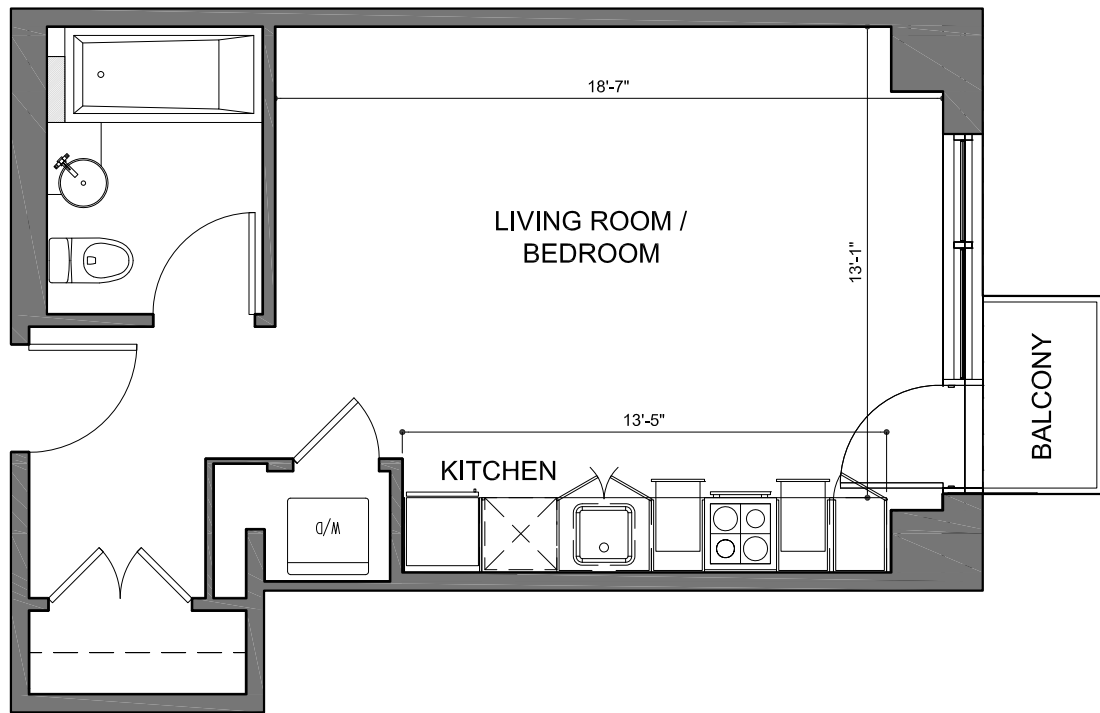

STUDIO

TYPICAL FLOOR (3rd-6th)

SQ. FT. 437

DISCLAIMER: ALL DIMENSIONS ARE APPROXIMATE. DRAWINGS MAY NOT REFLECT ALL CONSTRUCTION VARIANCES IN UNIT LINE.

395 LEONARD STREET

BROOKLYN, NEW YORK

UNIT 329, 429, 529, 629