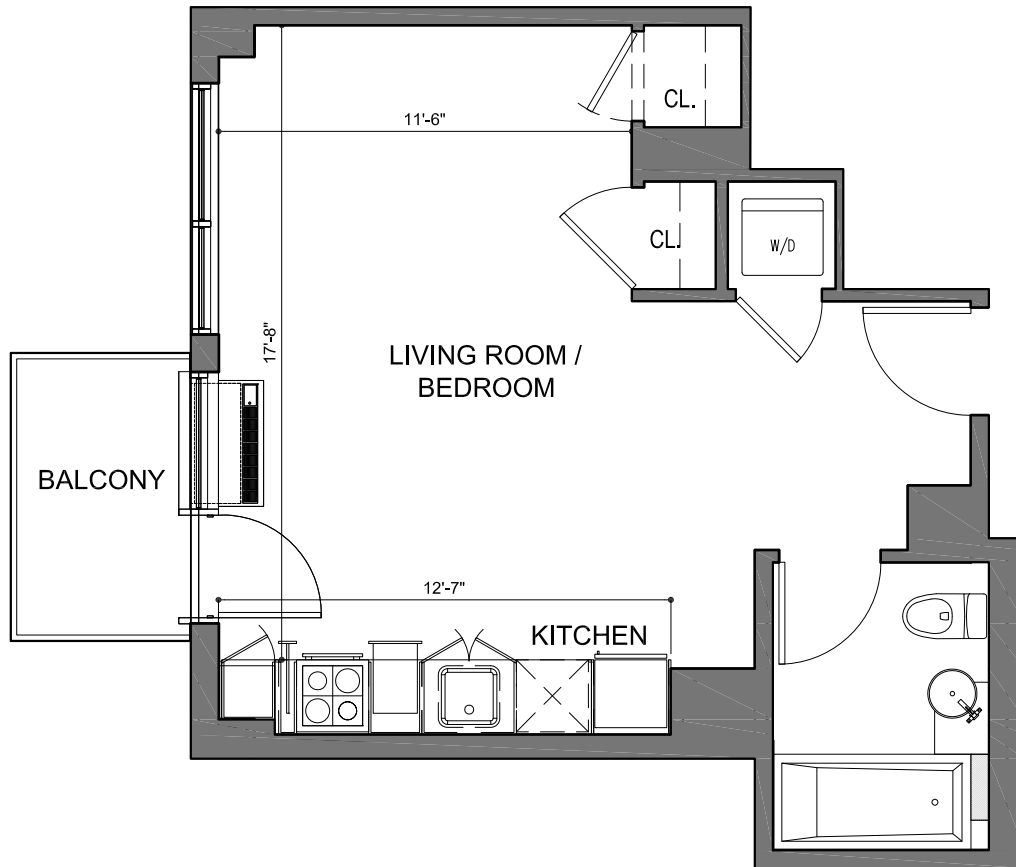

395 LEONARD STREET

BROOKLYN, NEW YORK

DISCLAIMER: ALL DIMENSIONS ARE APPROXIMATE. DRAWINGS MAY NOT REFLECT ALL CONSTRUCTION VARIANCES IN UNIT LINE.

UNIT 214

STUDIO

FLOOR 2

SQ. FT. 528

395 LEONARD STREET

BROOKLYN, NEW YORK

UNIT 231

STUDIO
FLOOR 2
SQ. FT. 434

DISCLAIMER: ALL DIMENSIONS ARE APPROXIMATE. DRAWINGS MAY NOT REFLECT ALL CONSTRUCTION VARIANCES IN UNIT LINE.

395 LEONARD STREET

BROOKLYN, NEW YORK

UNIT 230

STUDIO
FLOOR 2
SQ. FT. 437

DISCLAIMER: ALL DIMENSIONS ARE APPROXIMATE. DRAWINGS MAY NOT REFLECT ALL CONSTRUCTION VARIANCES IN UNIT LINE.

395 LEONARD STREET

BROOKLYN, NEW YORK

UNIT 333, 433, 533, 633

STUDIO

TYPICAL FLOOR (3rd-6th)

SQ. FT. 434

DISCLAIMER: ALL DIMENSIONS ARE APPROXIMATE. DRAWINGS MAY NOT REFLECT ALL CONSTRUCTION VARIANCES IN UNIT LINE.

395 LEONARD STREET

BROOKLYN, NEW YORK

UNIT 332, 432, 532, 632