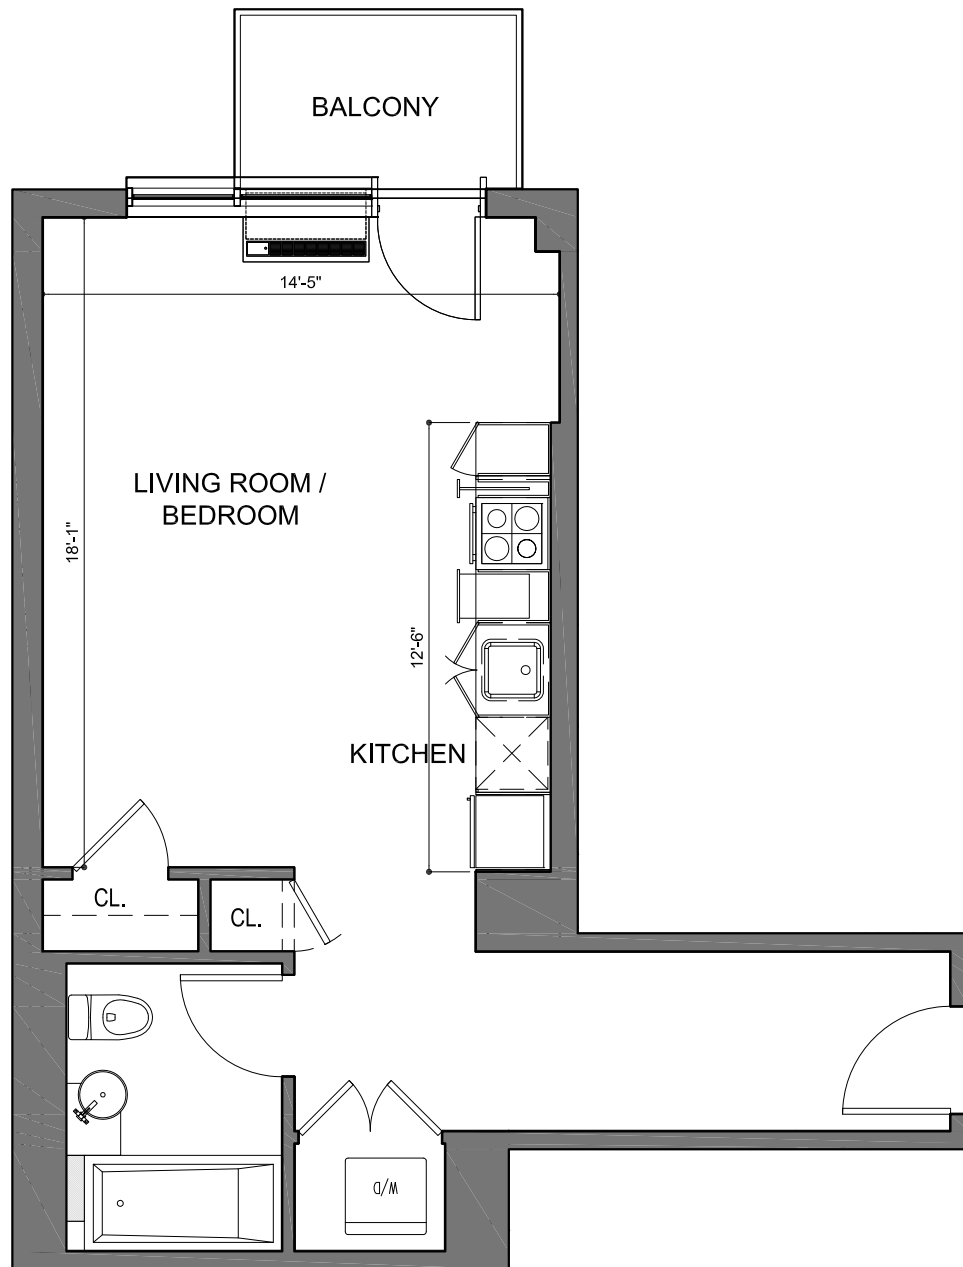

395 LEONARD STREET

BROOKLYN, NEW YORK

DISCLAIMER: ALL DIMENSIONS ARE APPROXIMATE. DRAWINGS MAY NOT REFLECT ALL CONSTRUCTION VARIANCES IN UNIT LINE.

UNIT 214

STUDIO

FLOOR 2

SQ. FT. 528

395 LEONARD STREET

STUDIO

TYPICAL FLOOR (3rd-6th)

SQ. FT. 445

DISCLAIMER: ALL DIMENSIONS ARE APPROXIMATE. DRAWINGS MAY NOT REFLECT ALL CONSTRUCTION VARIANCES IN UNIT LINE.

395 LEONARD STREET

BROOKLYN, NEW YORK

UNIT 314, 414, 514, 614

STUDIO

TYPICAL FLOOR (3rd-6th)

SQ. FT. 528

DISCLAIMER: ALL DIMENSIONS ARE APPROXIMATE. DRAWINGS MAY NOT REFLECT ALL CONSTRUCTION VARIANCES IN UNIT LINE.