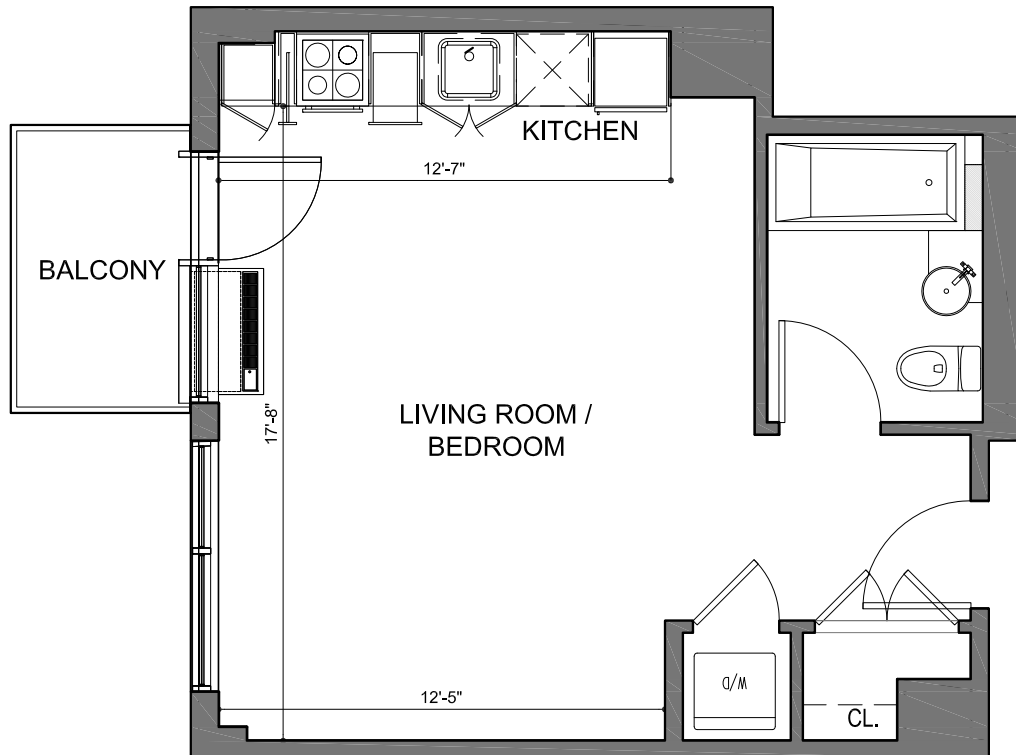

TYPICAL FLOOR (3rd-6th)

SQ. FT. 434

DISCLAIMER: ALL DIMENSIONS ARE APPROXIMATE. DRAWINGS MAY NOT REFLECT ALL CONSTRUCTION VARIANCES IN UNIT LINE.

395 LEONARD STREET

BROOKLYN, NEW YORK

UNIT 332, 432, 532, 632

STUDIO

TYPICAL FLOOR (3rd-6th)

SQ. FT. 437

DISCLAIMER: ALL DIMENSIONS ARE APPROXIMATE. DRAWINGS MAY NOT REFLECT ALL CONSTRUCTION VARIANCES IN UNIT LINE.

395 LEONARD STREET

BROOKLYN, NEW YORK

UNIT 329, 429, 529, 629