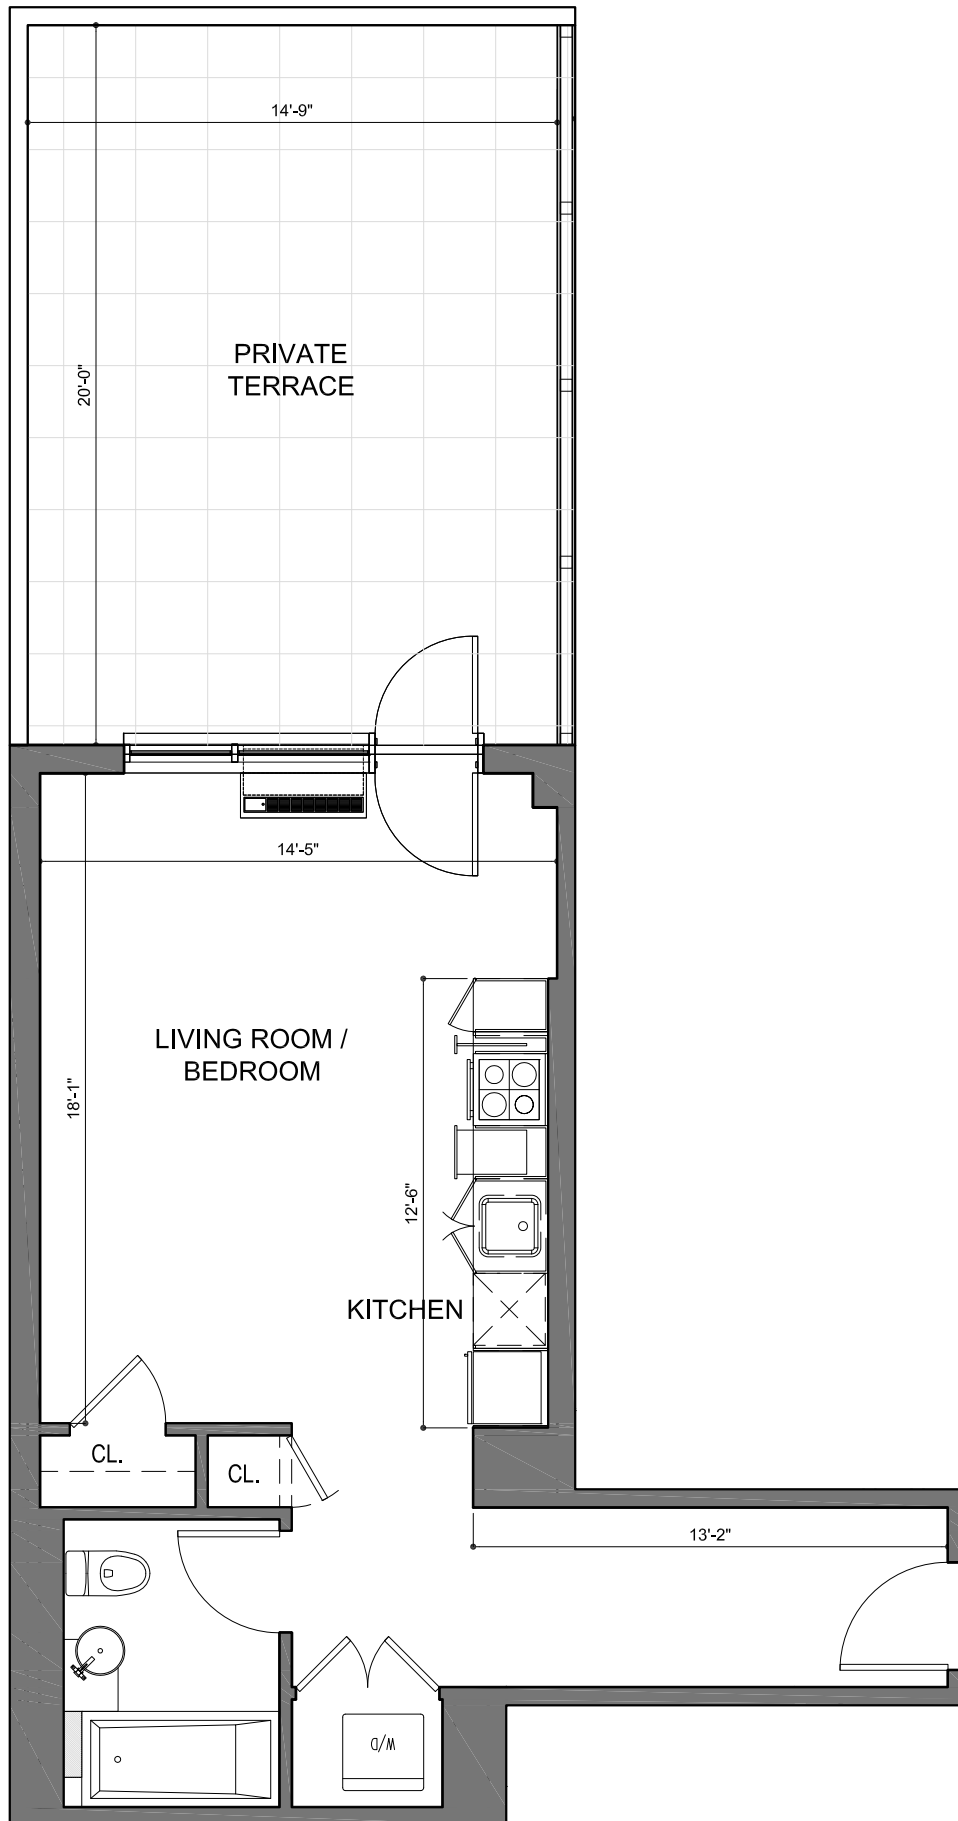

395 LEONARD STREET

BROOKLYN, NEW YORK

DISCLAIMER: ALL DIMENSIONS ARE APPROXIMATE. DRAWINGS MAY NOT REFLECT ALL CONSTRUCTION VARIANCES IN UNIT LINE.

UNIT 214

STUDIO

FLOOR 2

SQ. FT. 528

395 LEONARD STREET

BROOKLYN, NEW YORK

UNIT 231

STUDIO
FLOOR 2
SQ. FT. 434

DISCLAIMER: ALL DIMENSIONS ARE APPROXIMATE. DRAWINGS MAY NOT REFLECT ALL CONSTRUCTION VARIANCES IN UNIT LINE.

395 LEONARD STREET

BROOKLYN, NEW YORK

UNIT 230

STUDIO
FLOOR 2
SQ. FT. 437

DISCLAIMER: ALL DIMENSIONS ARE APPROXIMATE. DRAWINGS MAY NOT REFLECT ALL CONSTRUCTION VARIANCES IN UNIT LINE.

395 LEONARD STREET

BROOKLYN, NEW YORK

UNIT 333, 433, 533, 633

STUDIO

TYPICAL FLOOR (3rd-6th)

SQ. FT. 434

DISCLAIMER: ALL DIMENSIONS ARE APPROXIMATE. DRAWINGS MAY NOT REFLECT ALL CONSTRUCTION VARIANCES IN UNIT LINE.

395 LEONARD STREET

BROOKLYN, NEW YORK

UNIT 332, 432, 532, 632