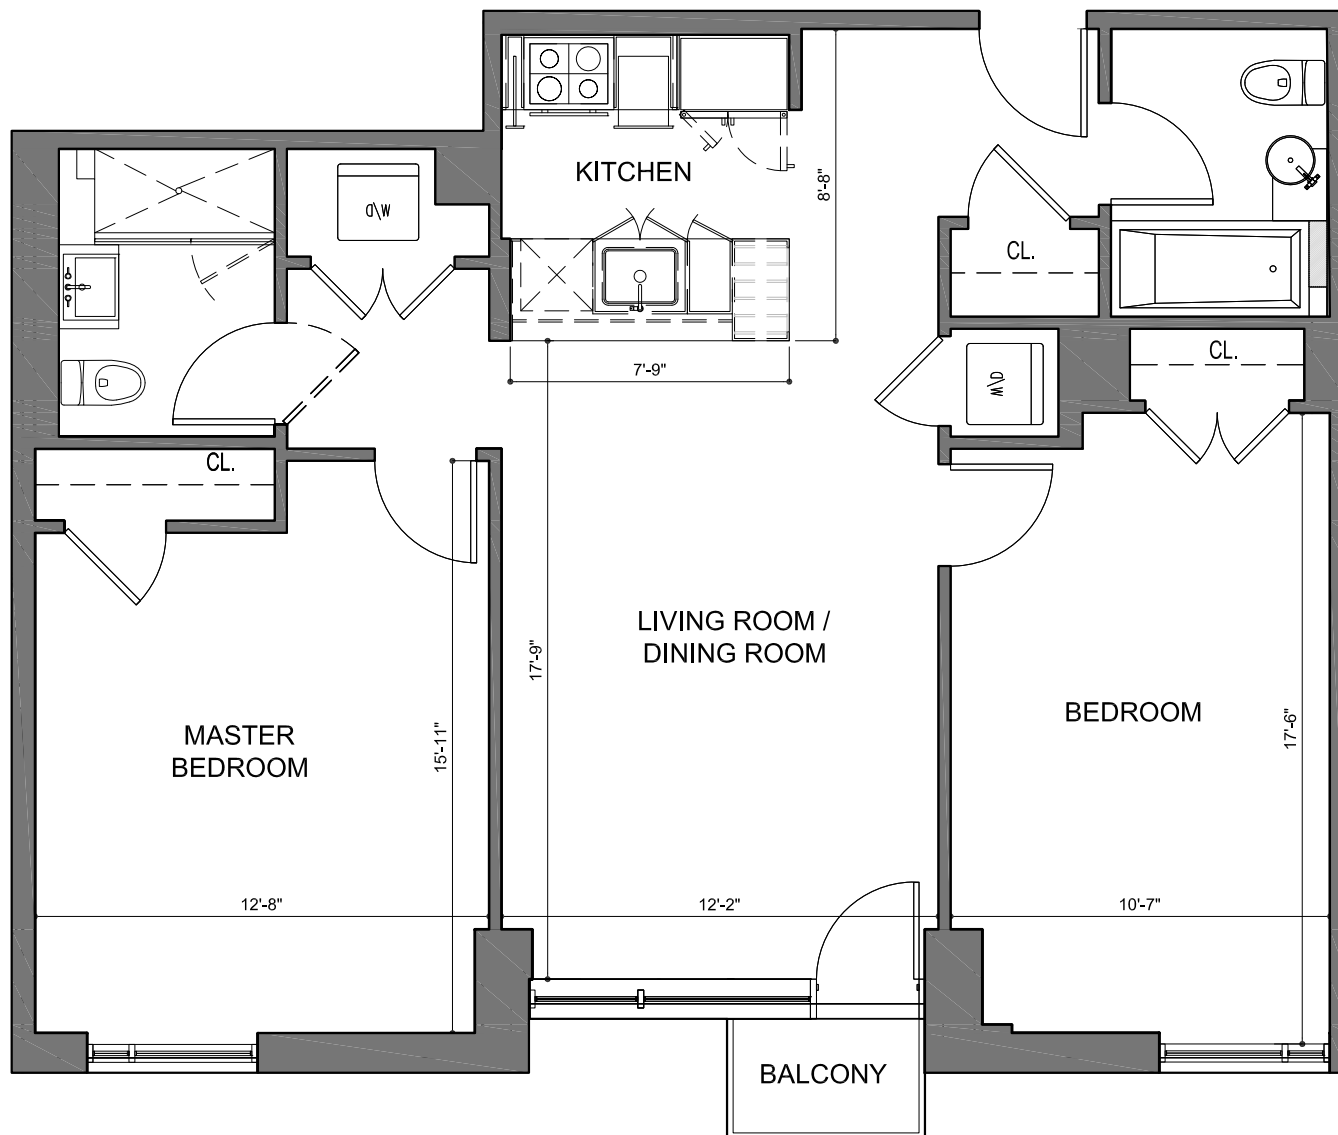

395 LEONARD STREET

BROOKLYN, NEW YORK

UNIT 204

2 BEDROOMS

FLOOR 2

SQ. FT. 884

DISCLAIMER: ALL DIMENSIONS ARE APPROXIMATE. DRAWINGS MAY NOT REFLECT ALL CONSTRUCTION VARIANCES IN UNIT LINE.

395 LEONARD STREET

FLOOR 2

SQ. FT. 917

DISCLAIMER: ALL DIMENSIONS ARE APPROXIMATE. DRAWINGS MAY NOT REFLECT ALL CONSTRUCTION VARIANCES IN UNIT LINE.

395 LEONARD STREET

BROOKLYN, NEW YORK

UNIT 301, 401, 501, 601

2 BEDROOMS

TYPICAL FLOOR (3rd-6th)

SQ. FT. 841

DISCLAIMER: ALL DIMENSIONS ARE APPROXIMATE. DRAWINGS MAY NOT REFLECT ALL CONSTRUCTION VARIANCES IN UNIT LINE.

395 LEONARD STREET

BROOKLYN, NEW YORK

UNIT 304, 404, 504, 604

2 BEDROOMS
TYPICAL FLOOR (3rd-6th)
SQ. FT. 884

DISCLAIMER: ALL DIMENSIONS ARE APPROXIMATE. DRAWINGS MAY NOT REFLECT ALL CONSTRUCTION VARIANCES IN UNIT LINE.

395 LEONARD STREET

BROOKLYN, NEW YORK

UNIT 313, 413, 513, 613

2 BEDROOMS
TYPICAL FLOOR (3rd-6th)
SQ. FT. 1035