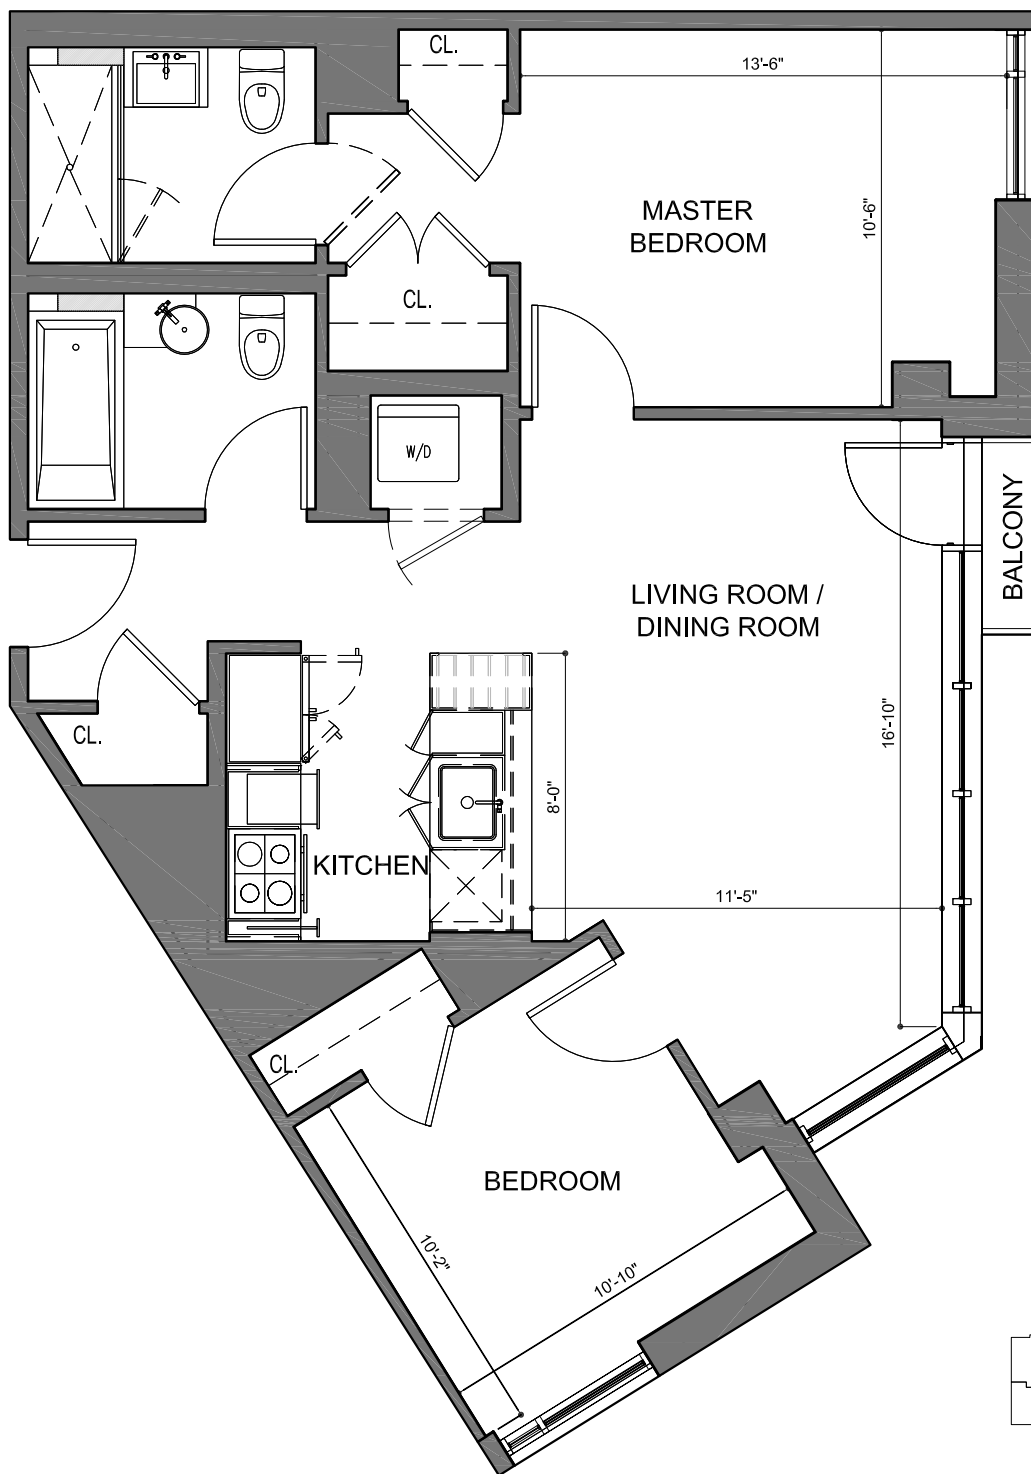

395 LEONARD STREET

BROOKLYN, NEW YORK

UNIT 204

2 BEDROOMS

FLOOR 2

SQ. FT. 884

DISCLAIMER: ALL DIMENSIONS ARE APPROXIMATE. DRAWINGS MAY NOT REFLECT ALL CONSTRUCTION VARIANCES IN UNIT LINE.

395 LEONARD STREET

BROOKLYN, NEW YORK

UNIT 213

2 BEDROOMS
FLOOR 2
SQ. FT. 1035

DISCLAIMER: ALL DIMENSIONS ARE APPROXIMATE. DRAWINGS MAY NOT REFLECT ALL CONSTRUCTION VARIANCES IN UNIT LINE.

395 LEONARD STREET

BROOKLYN, NEW YORK

UNIT 219

2 BEDROOMS

FLOOR 2

SQ. FT. 917

DISCLAIMER: ALL DIMENSIONS ARE APPROXIMATE. DRAWINGS MAY NOT REFLECT ALL CONSTRUCTION VARIANCES IN UNIT LINE.

395 LEONARD STREET

BROOKLYN, NEW YORK

UNIT 220

2 BEDROOMS

FLOOR 2

SQ. FT. 847

DISCLAIMER: ALL DIMENSIONS ARE APPROXIMATE. DRAWINGS MAY NOT REFLECT ALL CONSTRUCTION VARIANCES IN UNIT LINE.

395 LEONARD STREET

BROOKLYN, NEW YORK

UNIT 226

2 BEDROOMS