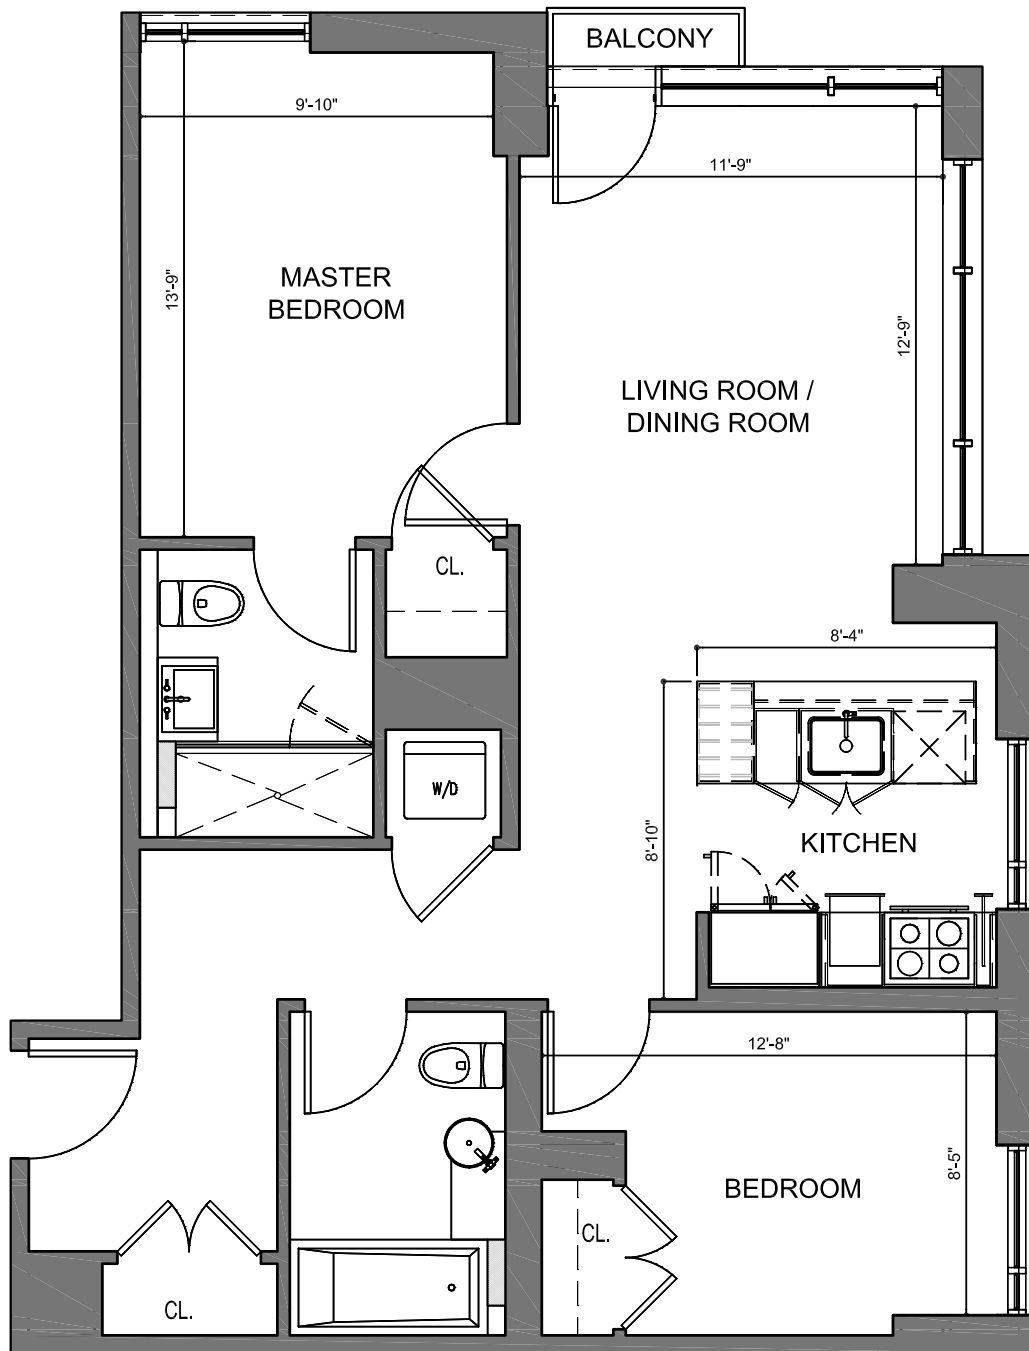

BROOKLYN, NEW YORK

UNIT 213

2 BEDROOMS
FLOOR 2
SQ. FT. 1035

DISCLAIMER: ALL DIMENSIONS ARE APPROXIMATE. DRAWINGS MAY NOT REFLECT ALL CONSTRUCTION VARIANCES IN UNIT LINE.

395 LEONARD STREET

BROOKLYN, NEW YORK

UNIT 219

2 BEDROOMS

FLOOR 2

SQ. FT. 917

DISCLAIMER: ALL DIMENSIONS ARE APPROXIMATE. DRAWINGS MAY NOT REFLECT ALL CONSTRUCTION VARIANCES IN UNIT LINE.

395 LEONARD STREET

BROOKLYN, NEW YORK

UNIT 220

2 BEDROOMS

FLOOR 2

SQ. FT. 847

DISCLAIMER: ALL DIMENSIONS ARE APPROXIMATE. DRAWINGS MAY NOT REFLECT ALL CONSTRUCTION VARIANCES IN UNIT LINE.

395 LEONARD STREET

BROOKLYN, NEW YORK

UNIT 226

2 BEDROOMS

FLOOR 2

SQ. FT. 917

DISCLAIMER: ALL DIMENSIONS ARE APPROXIMATE. DRAWINGS MAY NOT REFLECT ALL CONSTRUCTION VARIANCES IN UNIT LINE.

395 LEONARD STREET

BROOKLYN, NEW YORK

UNIT 301, 401, 501, 601

2 BEDROOMS

TYPICAL FLOOR (3rd-6th)