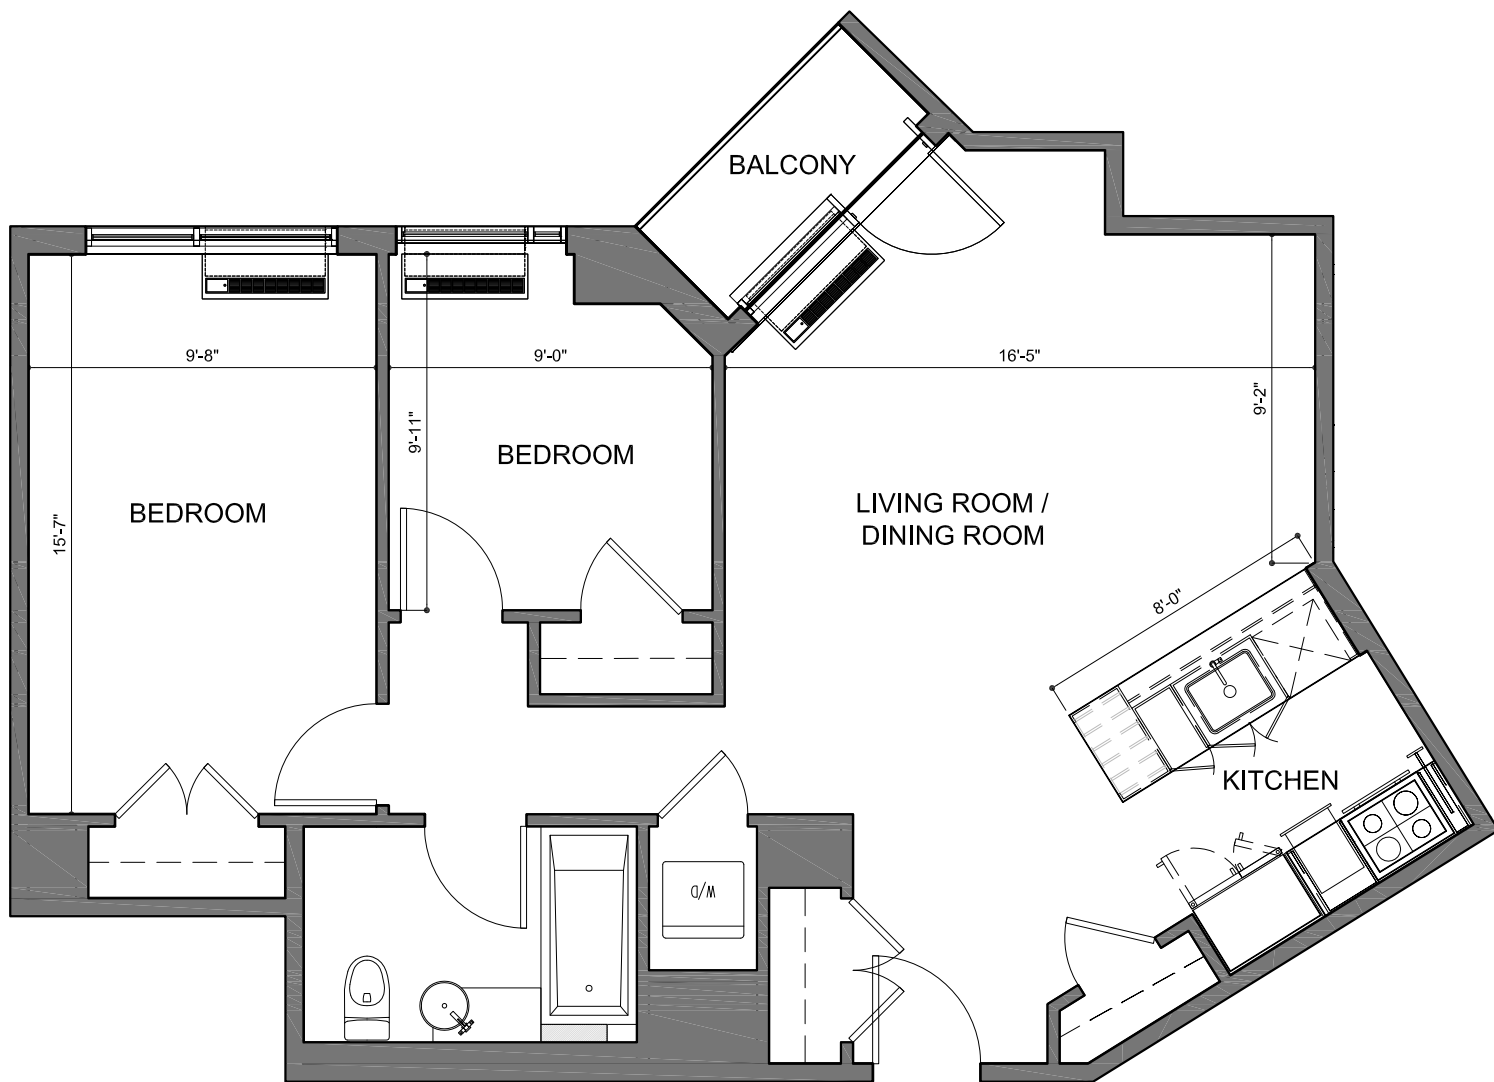

395 LEONARD STREET

BROOKLYN, NEW YORK

UNIT 204

2 BEDROOMS

FLOOR 2

SQ. FT. 884

DISCLAIMER: ALL DIMENSIONS ARE APPROXIMATE. DRAWINGS MAY NOT REFLECT ALL CONSTRUCTION VARIANCES IN UNIT LINE.

395 LEONARD STREET

2 BEDROOMS

FLOOR 2

SQ. FT. 847

DISCLAIMER: ALL DIMENSIONS ARE APPROXIMATE. DRAWINGS MAY NOT REFLECT ALL CONSTRUCTION VARIANCES IN UNIT LINE.

395 LEONARD STREET

BROOKLYN, NEW YORK

UNIT 226

2 BEDROOMS

FLOOR 2

SQ. FT. 917

DISCLAIMER: ALL DIMENSIONS ARE APPROXIMATE. DRAWINGS MAY NOT REFLECT ALL CONSTRUCTION VARIANCES IN UNIT LINE.

395 LEONARD STREET

BROOKLYN, NEW YORK

UNIT 301, 401, 501, 601

2 BEDROOMS

TYPICAL FLOOR (3rd-6th)

SQ. FT. 841

DISCLAIMER: ALL DIMENSIONS ARE APPROXIMATE. DRAWINGS MAY NOT REFLECT ALL CONSTRUCTION VARIANCES IN UNIT LINE.

395 LEONARD STREET

BROOKLYN, NEW YORK

UNIT 304, 404, 504, 604

2 BEDROOMS
TYPICAL FLOOR (3rd-6th)
SQ. FT. 884