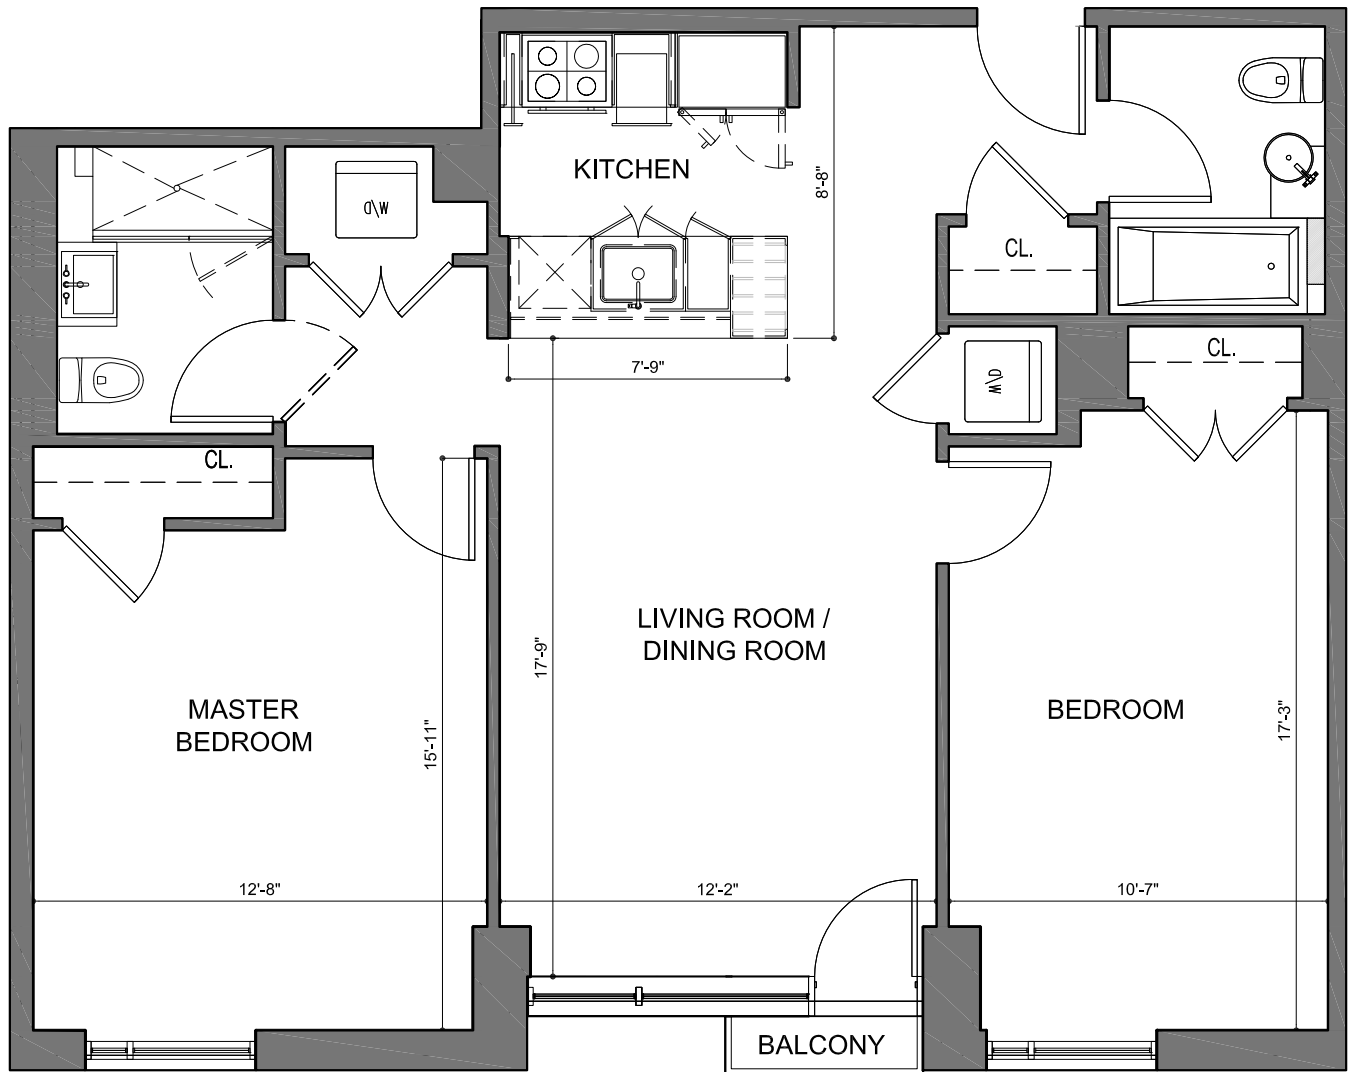

395 LEONARD STREET

BROOKLYN, NEW YORK

UNIT 204

2 BEDROOMS

FLOOR 2

SQ. FT. 884

DISCLAIMER: ALL DIMENSIONS ARE APPROXIMATE. DRAWINGS MAY NOT REFLECT ALL CONSTRUCTION VARIANCES IN UNIT LINE.

395 LEONARD STREET

BROOKLYN, NEW YORK

UNIT 213

2 BEDROOMS
FLOOR 2
SQ. FT. 1035

DISCLAIMER: ALL DIMENSIONS ARE APPROXIMATE. DRAWINGS MAY NOT REFLECT ALL CONSTRUCTION VARIANCES IN UNIT LINE.

395 LEONARD STREET

BROOKLYN, NEW YORK

UNIT 219

2 BEDROOMS

FLOOR 2

SQ. FT. 917

DISCLAIMER: ALL DIMENSIONS ARE APPROXIMATE. DRAWINGS MAY NOT REFLECT ALL CONSTRUCTION VARIANCES IN UNIT LINE.

395 LEONARD STREET

BROOKLYN, NEW YORK

UNIT 220

2 BEDROOMS

FLOOR 2

SQ. FT. 847

DISCLAIMER: ALL DIMENSIONS ARE APPROXIMATE. DRAWINGS MAY NOT REFLECT ALL CONSTRUCTION VARIANCES IN UNIT LINE.

395 LEONARD STREET

BROOKLYN, NEW YORK

UNIT 226

2 BEDROOMS