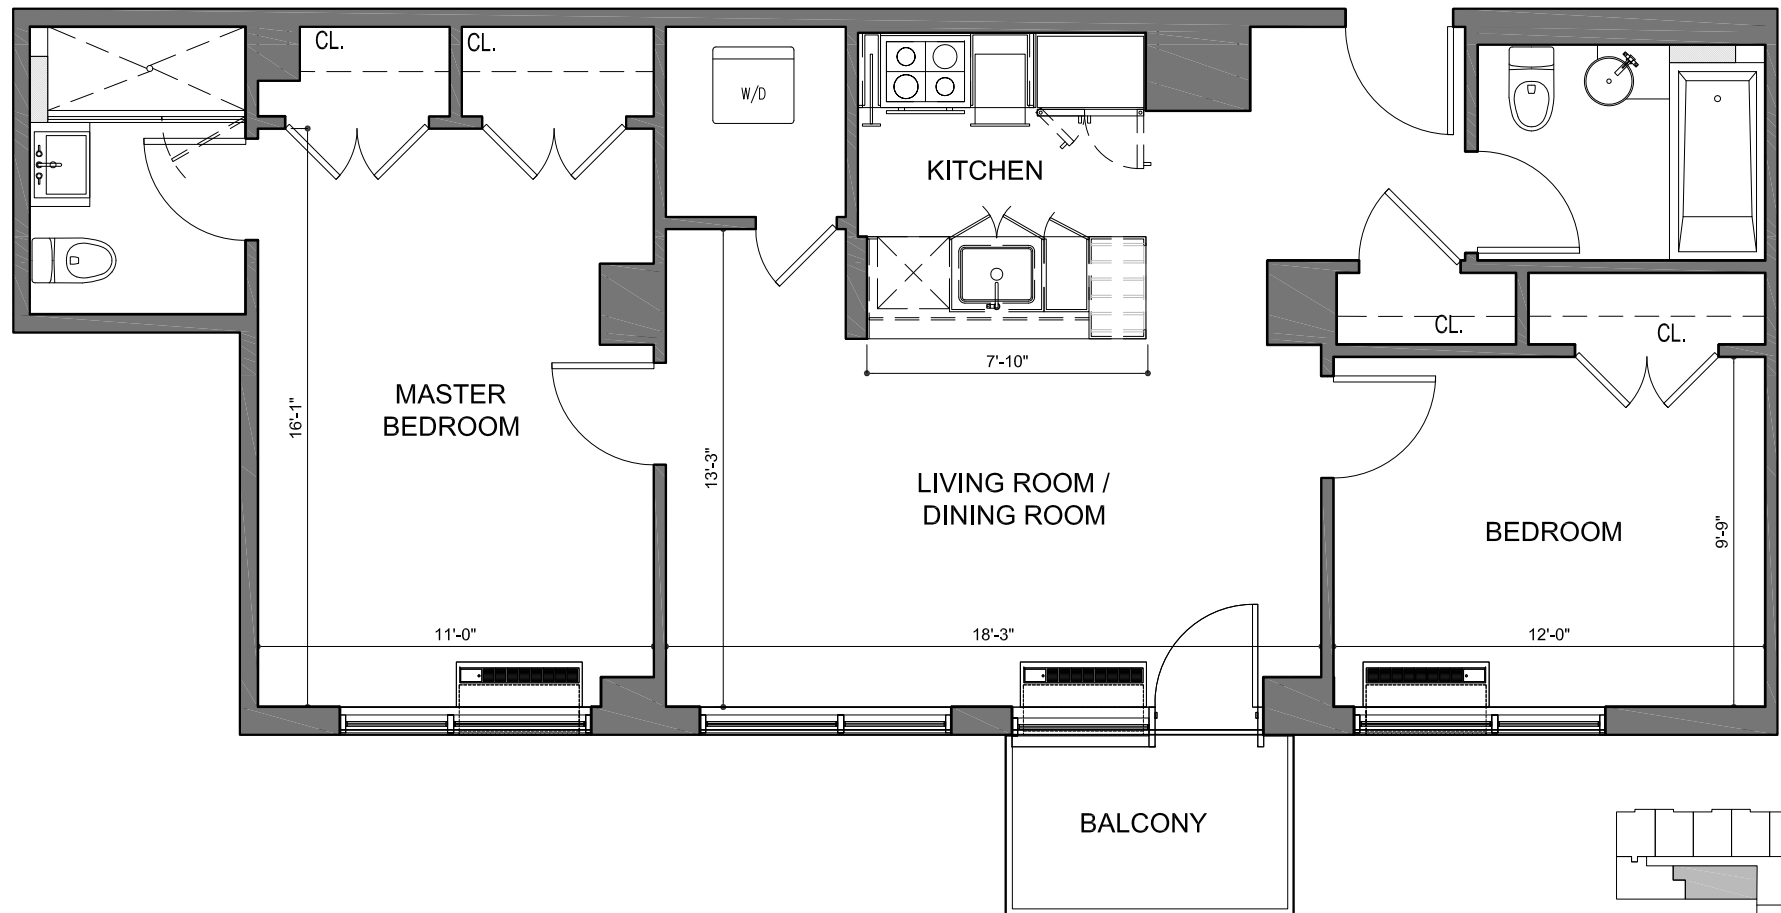

DISCLAIMER: ALL DIMENSIONS ARE APPROXIMATE. DRAWINGS MAY NOT REFLECT ALL CONSTRUCTION VARIANCES IN UNIT LINE.

395 LEONARD STREET

BROOKLYN, NEW YORK

UNIT 313, 413, 513, 613

2 BEDROOMS
TYPICAL FLOOR (3rd-6th)
SQ. FT. 1035

DISCLAIMER: ALL DIMENSIONS ARE APPROXIMATE. DRAWINGS MAY NOT REFLECT ALL CONSTRUCTION VARIANCES IN UNIT LINE.

395 LEONARD STREET

BROOKLYN, NEW YORK

UNIT 319, 419, 519, 619

2 BEDROOMS
TYPICAL FLOOR (3rd-6th)
SQ. FT. 917