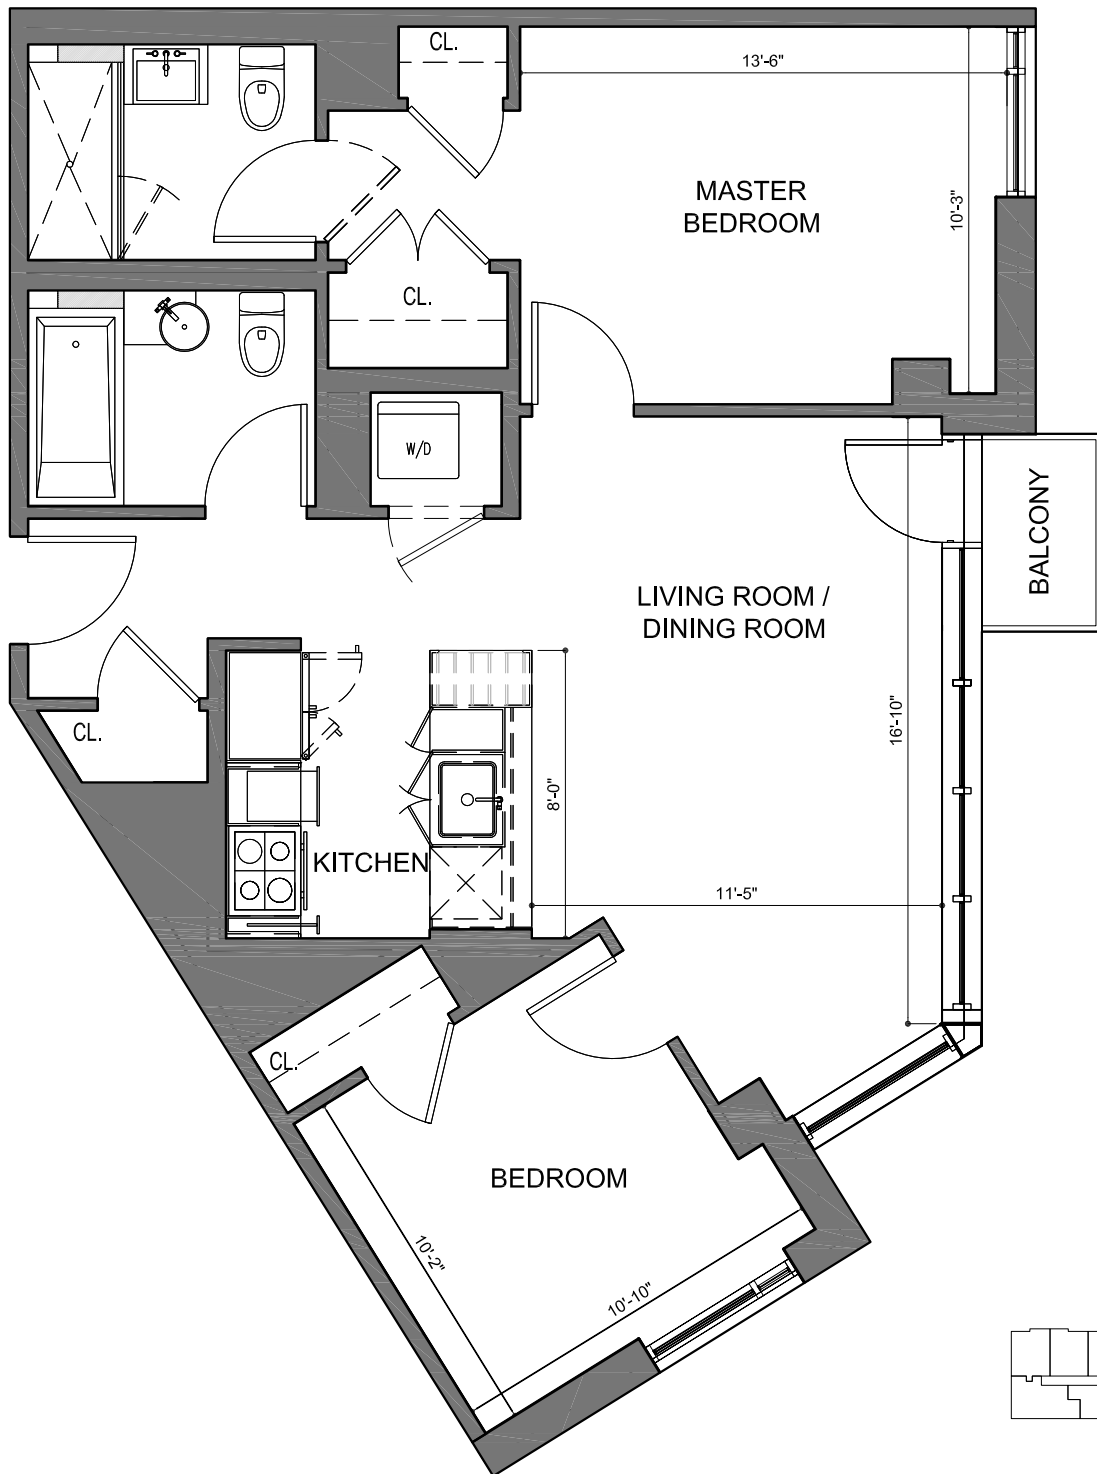

395 LEONARD STREET

BROOKLYN, NEW YORK

UNIT 204

2 BEDROOMS

FLOOR 2

SQ. FT. 884

DISCLAIMER: ALL DIMENSIONS ARE APPROXIMATE. DRAWINGS MAY NOT REFLECT ALL CONSTRUCTION VARIANCES IN UNIT LINE.

395 LEONARD STREET

FLOOR 2

SQ. FT. 917

DISCLAIMER: ALL DIMENSIONS ARE APPROXIMATE. DRAWINGS MAY NOT REFLECT ALL CONSTRUCTION VARIANCES IN UNIT LINE.

395 LEONARD STREET

BROOKLYN, NEW YORK

UNIT 301, 401, 501, 601

2 BEDROOMS

TYPICAL FLOOR (3rd-6th)

SQ. FT. 841

DISCLAIMER: ALL DIMENSIONS ARE APPROXIMATE. DRAWINGS MAY NOT REFLECT ALL CONSTRUCTION VARIANCES IN UNIT LINE.

395 LEONARD STREET

BROOKLYN, NEW YORK

UNIT 304, 404, 504, 604

2 BEDROOMS
TYPICAL FLOOR (3rd-6th)
SQ. FT. 884

DISCLAIMER: ALL DIMENSIONS ARE APPROXIMATE. DRAWINGS MAY NOT REFLECT ALL CONSTRUCTION VARIANCES IN UNIT LINE.

395 LEONARD STREET

BROOKLYN, NEW YORK

UNIT 313, 413, 513, 613

2 BEDROOMS
TYPICAL FLOOR (3rd-6th)
SQ. FT. 1035