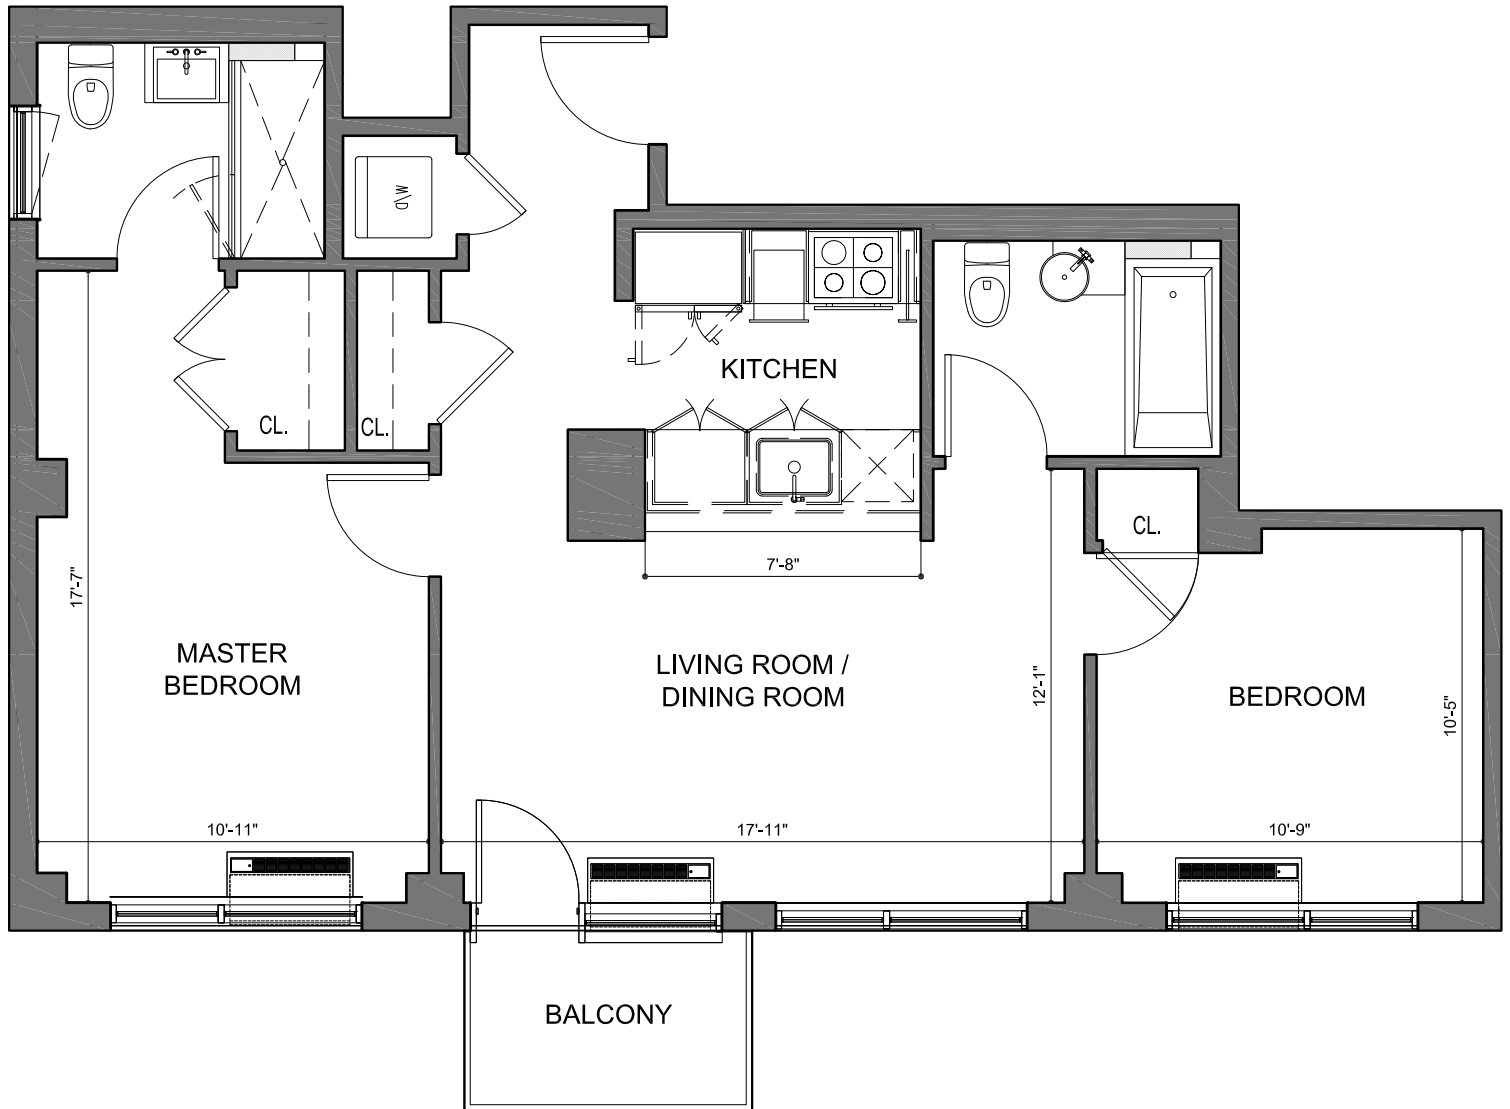

DISCLAIMER: ALL DIMENSIONS ARE APPROXIMATE. DRAWINGS MAY NOT REFLECT ALL CONSTRUCTION VARIANCES IN UNIT LINE.

395 LEONARD STREET

BROOKLYN, NEW YORK

UNIT 313, 413, 513, 613

2 BEDROOMS
TYPICAL FLOOR (3rd-6th)
SQ. FT. 1035

DISCLAIMER: ALL DIMENSIONS ARE APPROXIMATE. DRAWINGS MAY NOT REFLECT ALL CONSTRUCTION VARIANCES IN UNIT LINE.

395 LEONARD STREET

BROOKLYN, NEW YORK

UNIT 319, 419, 519, 619

2 BEDROOMS
TYPICAL FLOOR (3rd-6th)
SQ. FT. 917

DISCLAIMER: ALL DIMENSIONS ARE APPROXIMATE. DRAWINGS MAY NOT REFLECT ALL CONSTRUCTION VARIANCES IN UNIT LINE.

395 LEONARD STREET

BROOKLYN, NEW YORK

UNIT 320, 420, 520, 620

2 BEDROOMS
TYPICAL FLOOR (3rd-6th)
SQ. FT. 847

DISCLAIMER: ALL DIMENSIONS ARE APPROXIMATE. DRAWINGS MAY NOT REFLECT ALL CONSTRUCTION VARIANCES IN UNIT LINE.