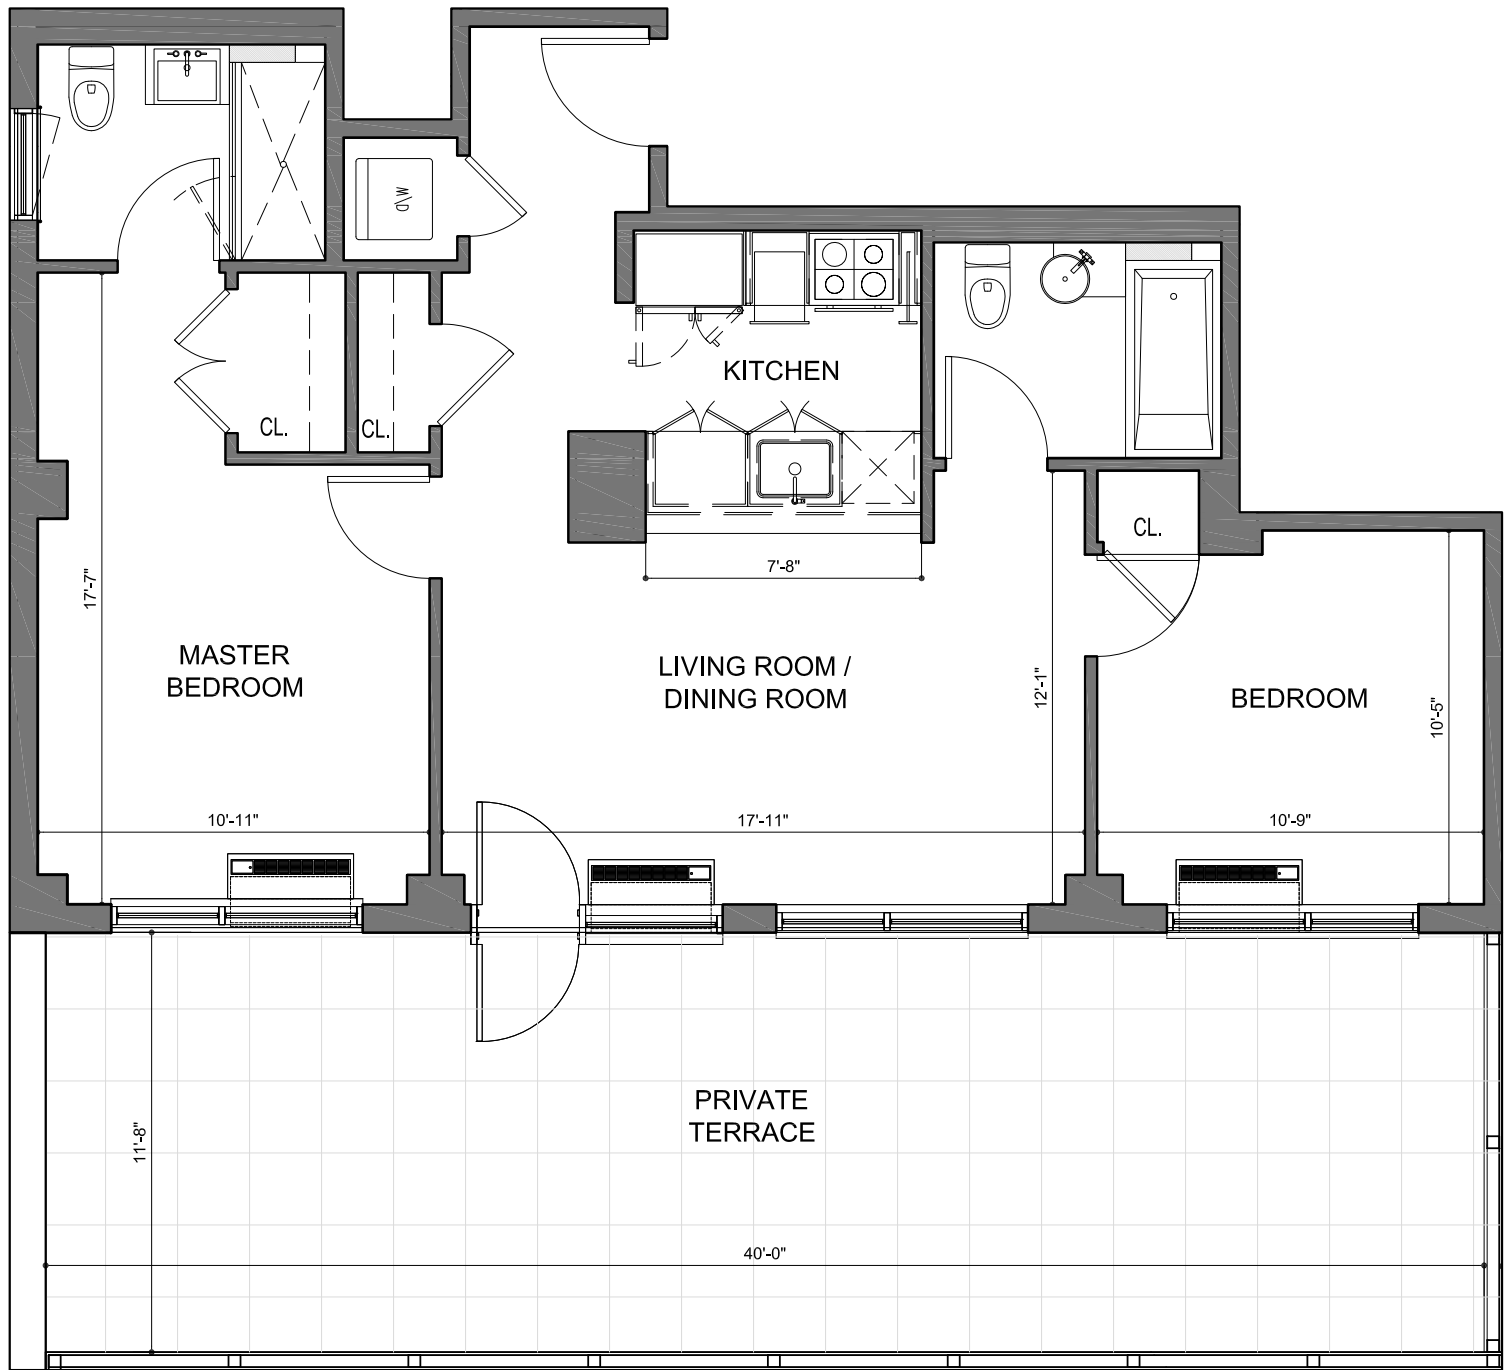

395 LEONARD STREET

BROOKLYN, NEW YORK

UNIT 204

2 BEDROOMS

FLOOR 2

SQ. FT. 884

DISCLAIMER: ALL DIMENSIONS ARE APPROXIMATE. DRAWINGS MAY NOT REFLECT ALL CONSTRUCTION VARIANCES IN UNIT LINE.

395 LEONARD STREET

BROOKLYN, NEW YORK

UNIT 213

2 BEDROOMS
FLOOR 2
SQ. FT. 1035

DISCLAIMER: ALL DIMENSIONS ARE APPROXIMATE. DRAWINGS MAY NOT REFLECT ALL CONSTRUCTION VARIANCES IN UNIT LINE.

395 LEONARD STREET

BROOKLYN, NEW YORK

UNIT 219

2 BEDROOMS

FLOOR 2

SQ. FT. 917

DISCLAIMER: ALL DIMENSIONS ARE APPROXIMATE. DRAWINGS MAY NOT REFLECT ALL CONSTRUCTION VARIANCES IN UNIT LINE.

395 LEONARD STREET

BROOKLYN, NEW YORK

UNIT 220

2 BEDROOMS

FLOOR 2

SQ. FT. 847

DISCLAIMER: ALL DIMENSIONS ARE APPROXIMATE. DRAWINGS MAY NOT REFLECT ALL CONSTRUCTION VARIANCES IN UNIT LINE.

395 LEONARD STREET

BROOKLYN, NEW YORK

UNIT 226

2 BEDROOMS