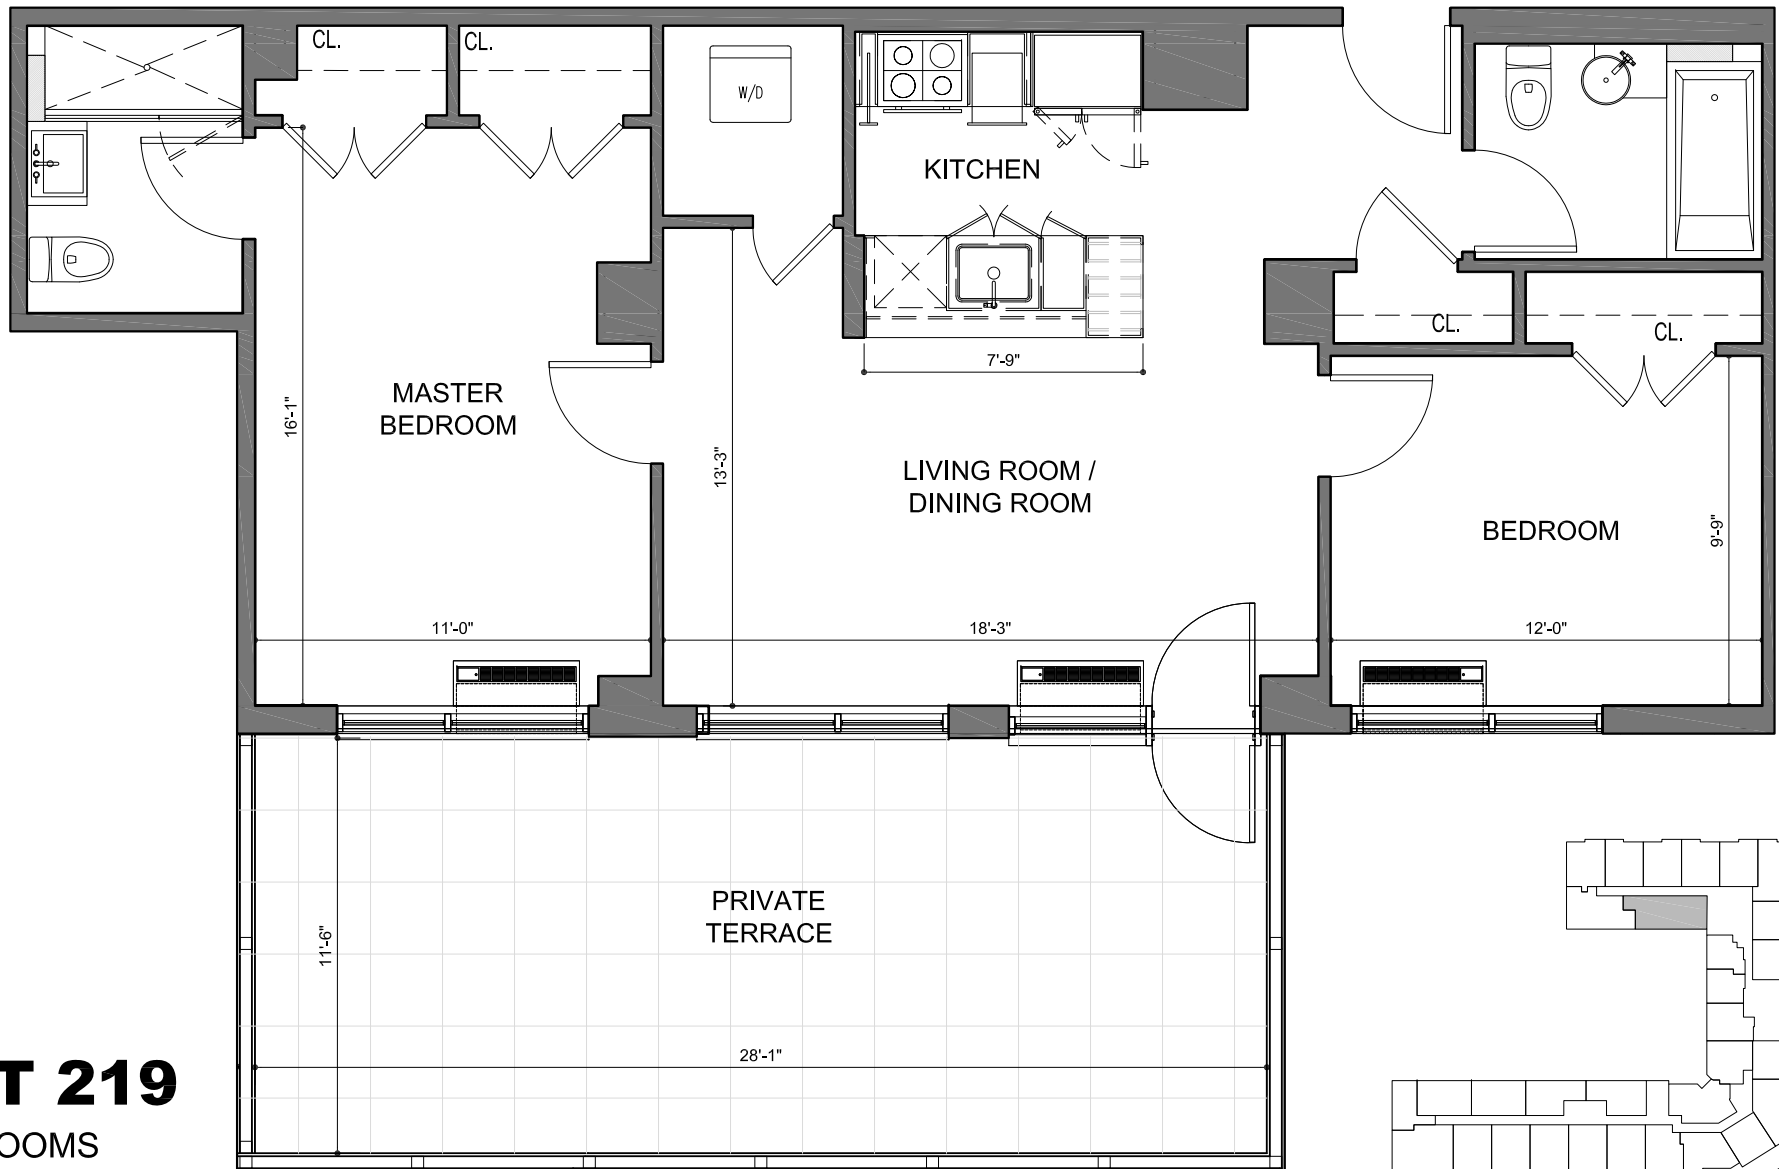

395 LEONARD STREET

BROOKLYN, NEW YORK

UNIT 204

2 BEDROOMS

FLOOR 2

SQ. FT. 884

DISCLAIMER: ALL DIMENSIONS ARE APPROXIMATE. DRAWINGS MAY NOT REFLECT ALL CONSTRUCTION VARIANCES IN UNIT LINE.

395 LEONARD STREET

BROOKLYN, NEW YORK

UNIT 213

2 BEDROOMS
FLOOR 2
SQ. FT. 1035

DISCLAIMER: ALL DIMENSIONS ARE APPROXIMATE. DRAWINGS MAY NOT REFLECT ALL CONSTRUCTION VARIANCES IN UNIT LINE.

395 LEONARD STREET

BROOKLYN, NEW YORK

UNIT 219

2 BEDROOMS

FLOOR 2

SQ. FT. 917

DISCLAIMER: ALL DIMENSIONS ARE APPROXIMATE. DRAWINGS MAY NOT REFLECT ALL CONSTRUCTION VARIANCES IN UNIT LINE.

395 LEONARD STREET

BROOKLYN, NEW YORK

UNIT 220

2 BEDROOMS

FLOOR 2

SQ. FT. 847

DISCLAIMER: ALL DIMENSIONS ARE APPROXIMATE. DRAWINGS MAY NOT REFLECT ALL CONSTRUCTION VARIANCES IN UNIT LINE.

395 LEONARD STREET

BROOKLYN, NEW YORK

UNIT 226

2 BEDROOMS